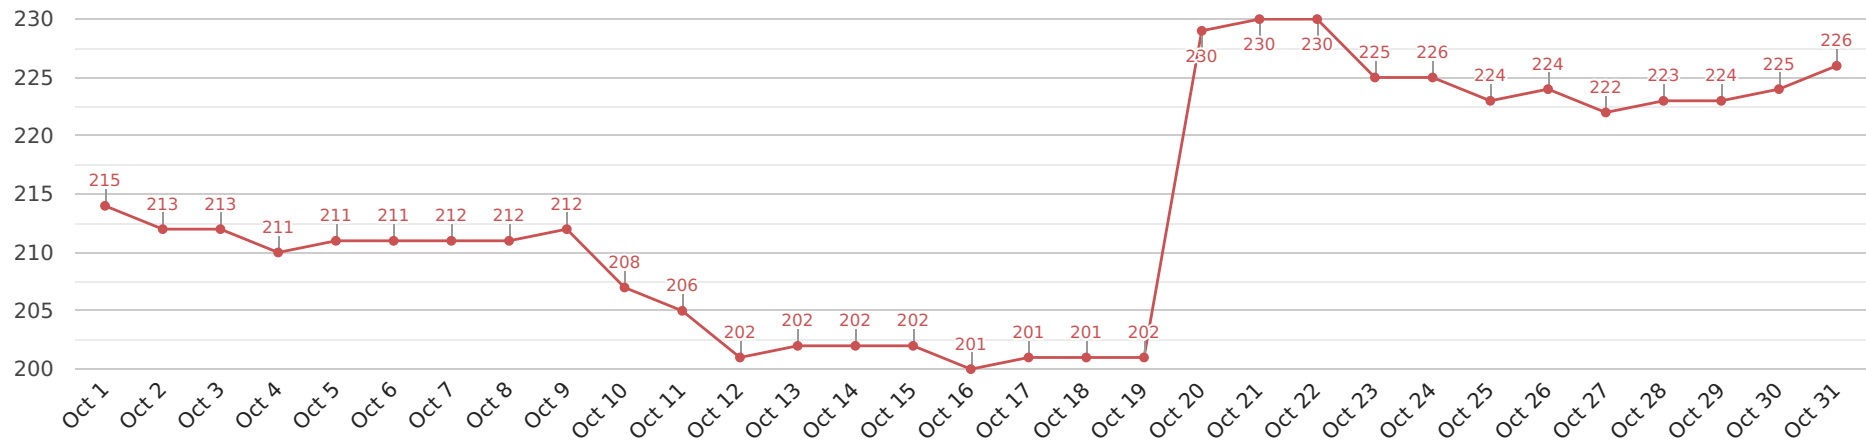

Instagram Monthly Account Report
@crackmacs

Oct 1, 2019 - Oct 31, 2019

Followers
20,594

at last date

Change
+1,057

5% of total followers

Max. growth
120

on Oct 31, 2019

Avg. change
62

followers per day

Total Followers

Total count of followers during the selected timeframe

Following

Total count of followings during the selected timeframe

Influence

Shows account attractiveness to advertisers. Calculated as Followers count divided by count of Following. Higher value is better.

Followers change

Absolute change in followers during the selected timeframe

Engagement rate

Indicates which part of your audience interacted with your posts

Average Likes

Based on your last 12 posts