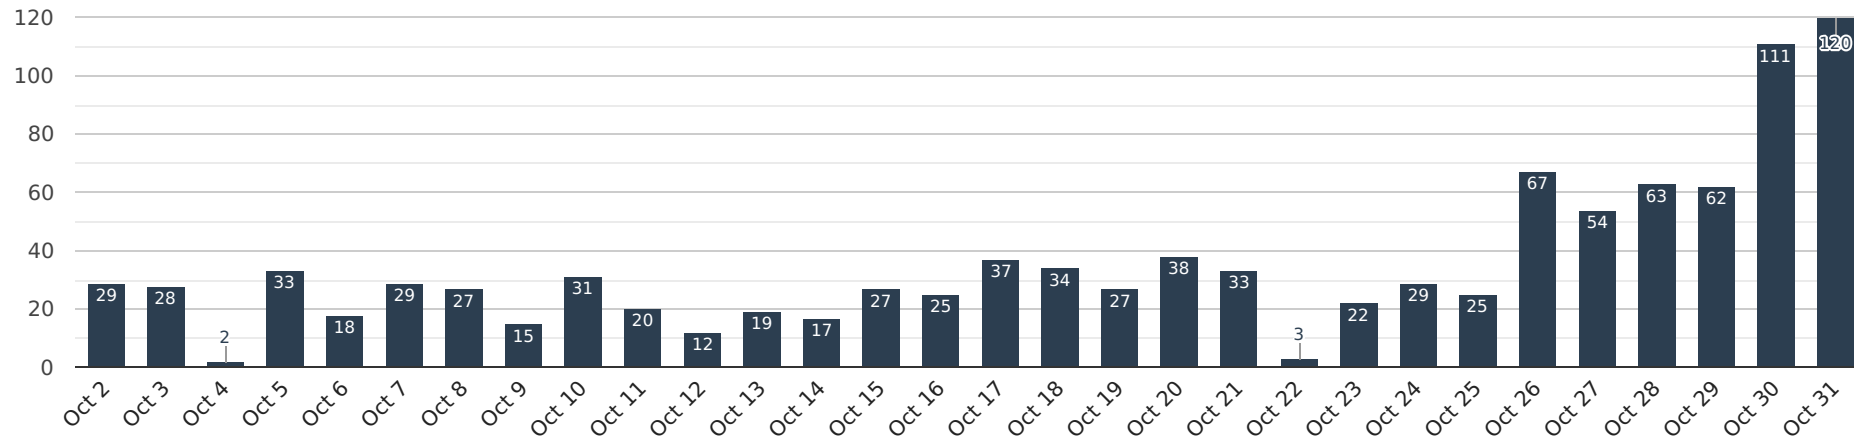

Instagram Monthly Account Report
@crackmacs

Oct 1, 2019 - Oct 31, 2019

Followers
20,594

at last date

Change
+1,057

5% of total followers

Max. growth
120

on Oct 31, 2019

Avg. change
62

followers per day

Total Followers

Total count of followers during the selected timeframe

Following

Total count of followings during the selected timeframe

Influence

Shows account attractiveness to advertisers. Calculated as Followers count divided by count of Following. Higher value is better.

Followers change

Absolute change in followers during the selected timeframe

Engagement rate

Indicates which part of your audience interacted with your posts

Average Likes

Based on your last 12 posts