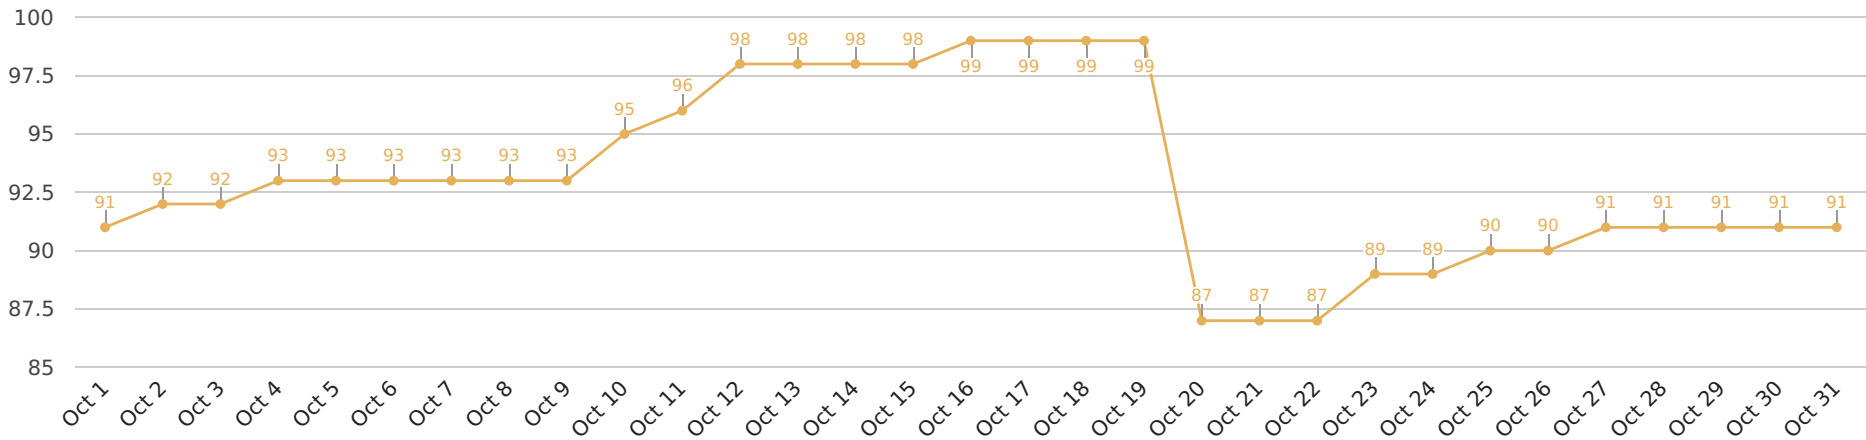

Instagram Monthly Account Report
@crackmacs

Oct 1, 2019 - Oct 31, 2019

Followers
20,594

at last date

Change
+1,057

5% of total followers

Max. growth
120

on Oct 31, 2019

Avg. change
62

followers per day

Total Followers

Total count of followers during the selected timeframe

Following

Total count of followings during the selected timeframe

Influence

Shows account attractiveness to advertisers. Calculated as Followers count divided by count of Following. Higher value is better.

Followers change

Absolute change in followers during the selected timeframe

Engagement rate

Indicates which part of your audience interacted with your posts

Average Likes

Based on your last 12 posts