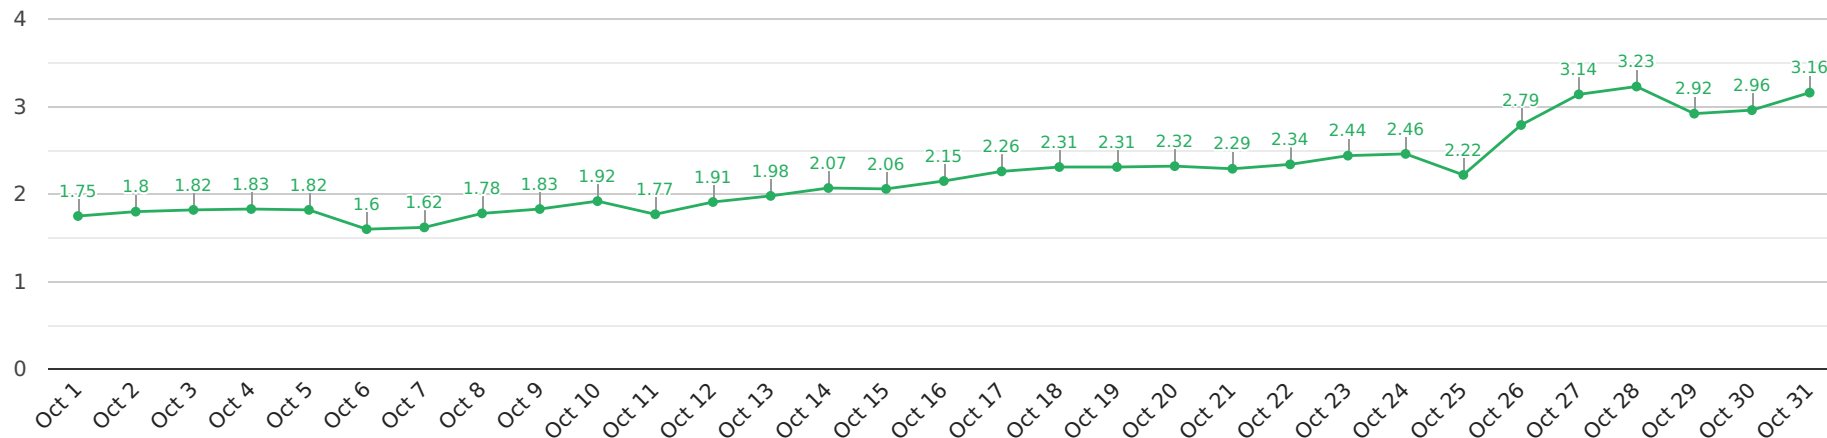

Instagram Monthly Account Report
@crackmacs

Oct 1, 2019 - Oct 31, 2019

Followers
20,594

at last date

Change
+1,057

5% of total followers

Max. growth
120

on Oct 31, 2019

Avg. change
62

followers per day

Total Followers

Total count of followers during the selected timeframe

Following

Total count of followings during the selected timeframe

Influence

Shows account attractiveness to advertisers. Calculated as Followers count divided by count of Following. Higher value is better.

Followers change

Absolute change in followers during the selected timeframe

Engagement rate

Indicates which part of your audience interacted with your posts

Average Likes

Based on your last 12 posts