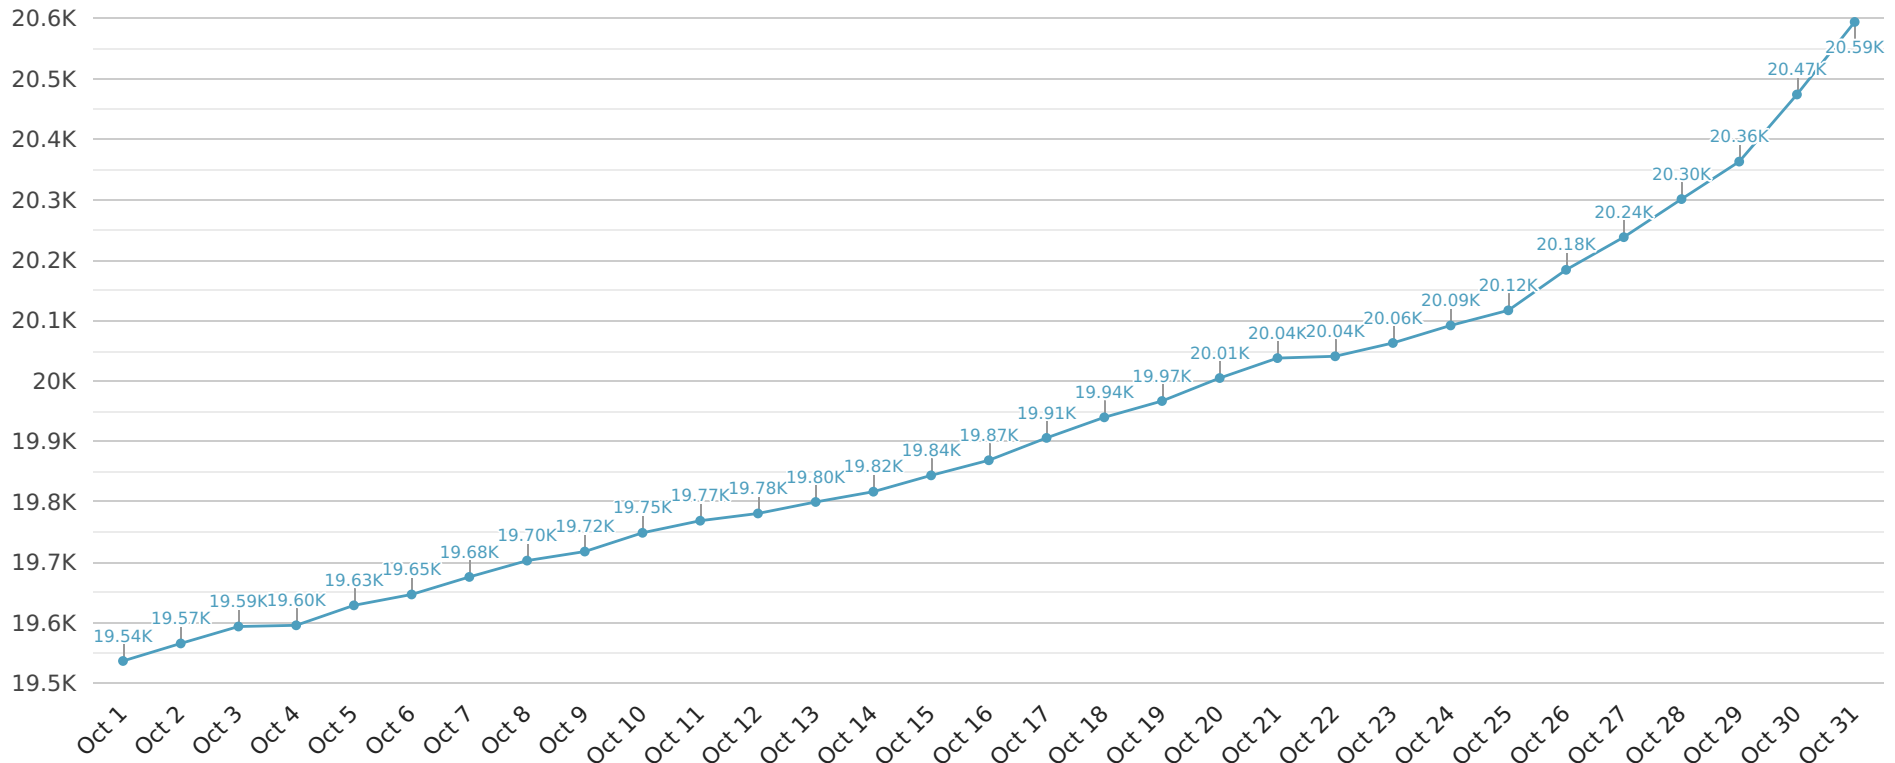

Instagram Monthly Account Report
@crackmacs

Oct 1, 2019 - Oct 31, 2019

Followers
20,594

at last date

Change
+1,057

5% of total followers

Max. growth
120

on Oct 31, 2019

Avg. change
62

followers per day

Total Followers

Total count of followers during the selected timeframe

Following

Total count of followings during the selected timeframe

Influence

Shows account attractiveness to advertisers. Calculated as Followers count divided by count of Following. Higher value is better.

Followers change

Absolute change in followers during the selected timeframe

Engagement rate

Indicates which part of your audience interacted with your posts

Average Likes

Based on your last 12 posts